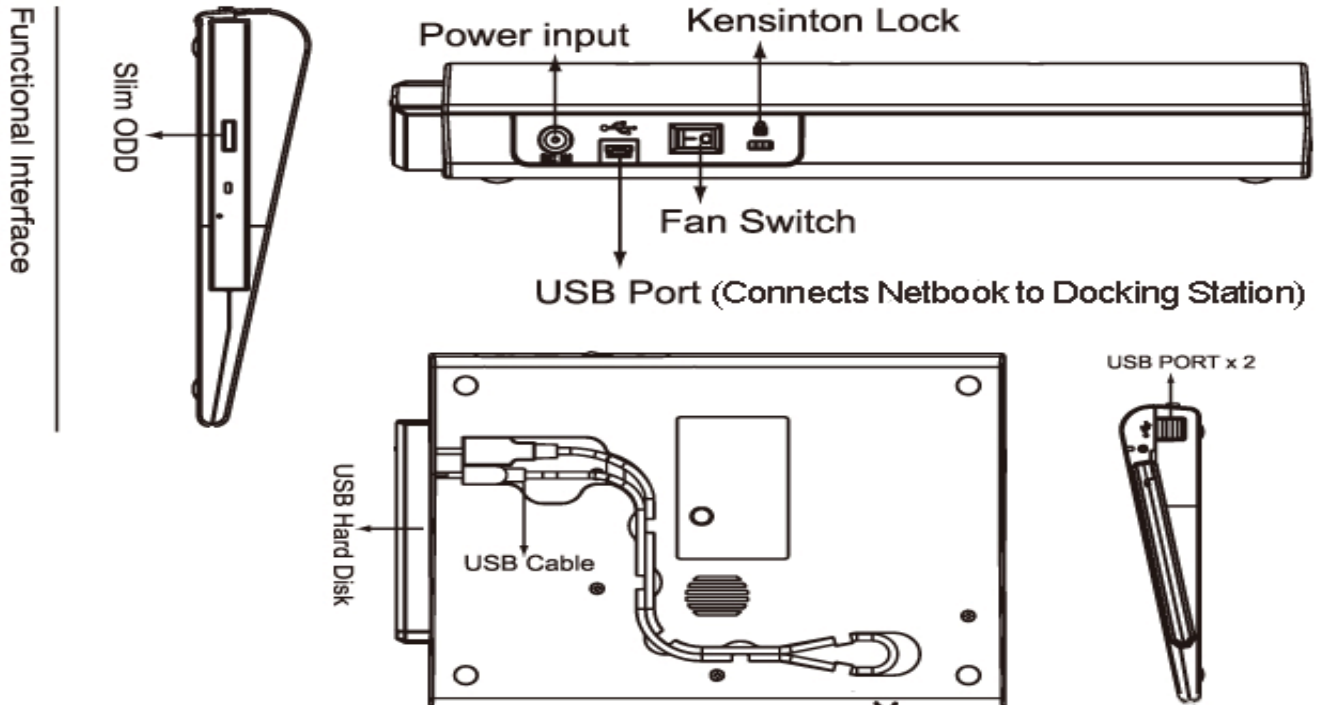

W: www.guardianmentor.com.au

DOCKING

External ODD + HDD Enclosure + Cooler+USB Hub

Easy Installation Guide

Technical Specifications	
Netbook Support	8", 9", 10", 11" screen size
OS Supported	Linux / Win XP / Vista / Win 7 / Mac OS
Interface	USB 2.0 / Mini B-type
Interface Transfer Rate	480 Mb/s
Internal ODD	Super Multi Drive CD/DVD RW
Portable HDD Enclosure	2.5" portable HDD case (SATA Interface)
USB Hub	A type x 2
LED Indication	Power and HDD
Power	Power adapter. Output: 5V / 3A
Accessories	USB cable, Power adapter
Dimensions	260 mm x 200 mm x 45 mm
Product Weight	700g (Net weight with ODD)
RoHS Compliance	Yes
Certification	CE, FCC